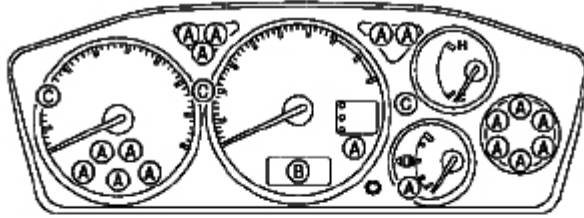

## Evolution Instrument Cluster Bulb Chart

Please use the chart and reference numbers to locate the proper bulb.

MARK	P N C	PART NAME	INDICATOR LAMP NAME
(A)	81299B	BULB (W/SOCKET)	TURN SIGNAL LAMPS FUEL, TEMPERATURE GAUGE WARNING LAMPS
(B)	81299D	BULB (W/SOCKET)	LCD
(C)	81299F	BULB (W/SOCKET)	SPEEDOMETER, TACHOMETER